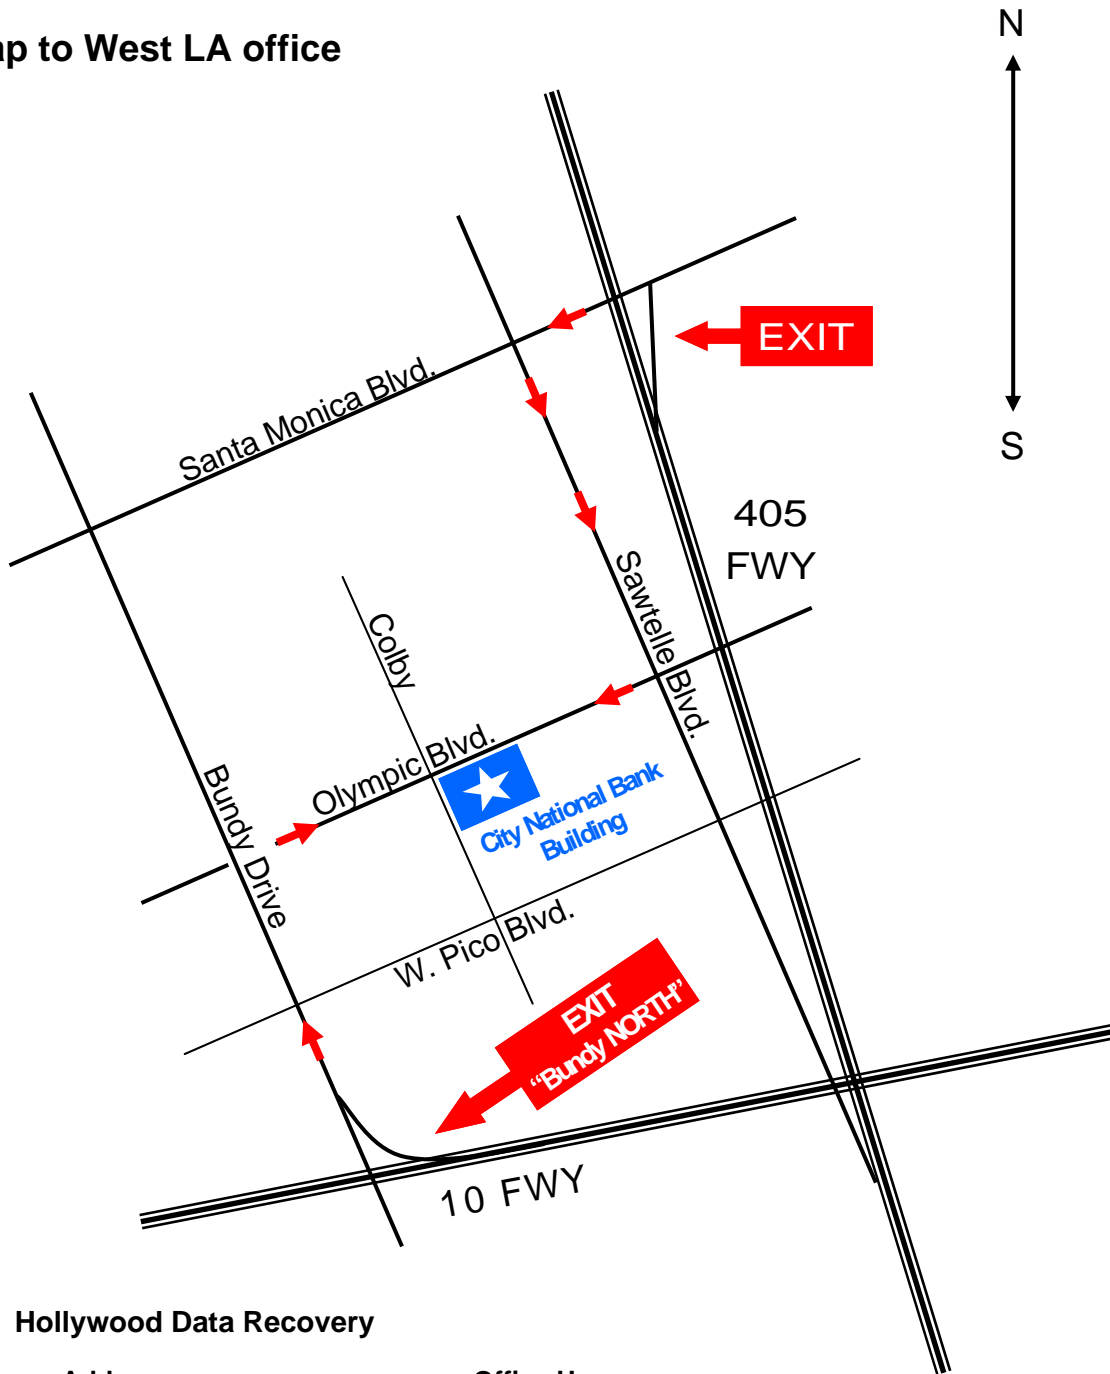

Print Me!

Map to West LA office

Hollywood Data Recovery

Address:

11500 Olympic Blvd.
Suite 364
Los Angeles, CA 90064
Phone: 800-422-7111

Office Hours:

Monday - Friday
9:00 AM - 6:00 PM
We are closed for lunch
from 12:00 PM - 1:00PM

Parking:

Park on Colby, Butler, or Olympic Blvd. or park underground (off of Colby) and ask us for Parking Validation before you leave.